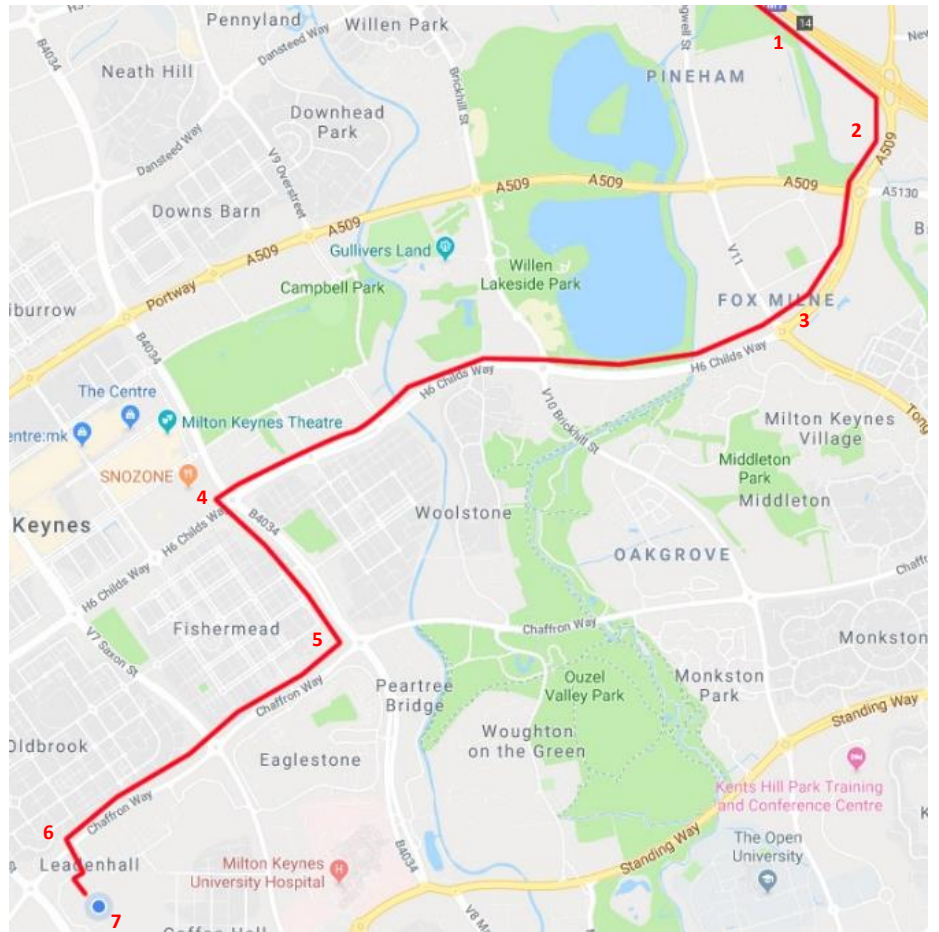

#### From M1 junction 14 (the North)

1. Exit M1 at junction 14
2. Join the A509 heading towards Milton Keynes
3. At the roundabout take the second exit and join Childs Way H6
4. At the roundabout take the first exit and join Marlborough Street V8
5. At the roundabout take the third exit and join Chaffron Way H7
6. Turn left onto Phoenix Drive
7. The school will be on your right

#### From the A5

1. Exit A5 at Redmoor Roundabout (next to Stadium MK)
2. Join Grafton Street V6 heading towards Centre MK
3. At the roundabout take the third exit and join Chaffron Way H7
4. Turn right onto Phoenix Drive
5. The school will be on your right

**From M1 junction 13 (London and the South East)**

1. Exit M1 at junction 13
2. Join the A421 heading towards Milton Keynes
3. At the roundabout take the third exit and join Standing Way H8
4. At the roundabout take the third exit and join Brickhill Street V10
5. AT the roundabout take the first exit and join Chaffron Way H7
6. Turn left onto Phoenix Drive
7. The school will be on your right