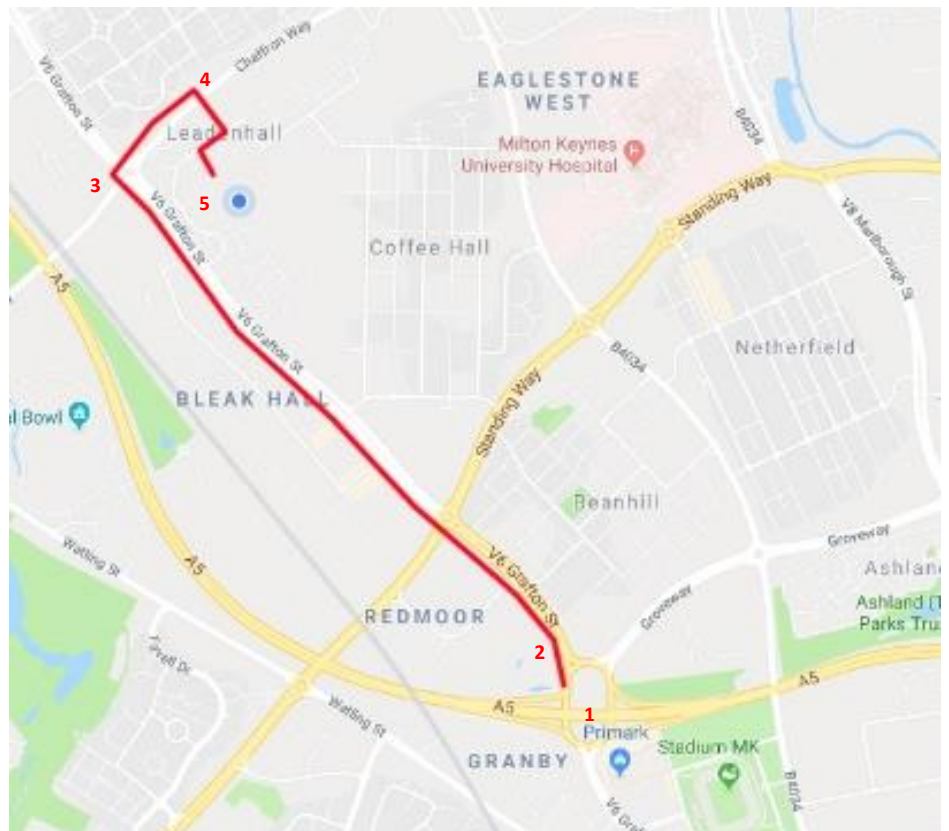

#### From M1 junction 14 (the North)

1. Exit M1 at junction 14
2. Join the A509 heading towards Milton Keynes
3. At the roundabout take the second exit and join Childs Way H6
4. At the roundabout take the first exit and join Marlborough Street V8
5. At the roundabout take the third exit and join Chaffron Way H7
6. Turn left onto Phoenix Drive
7. The school will be on your right

#### From the A5

1. Exit A5 at Redmoor Roundabout (next to Stadium MK)
2. Join Grafton Street V6 heading towards Centre MK
3. At the roundabout take the third exit and join Chaffron Way H7
4. Turn right onto Phoenix Drive
5. The school will be on your right

**From M1 junction 13 (London and the South East)**

1. Exit M1 at junction 13
2. Join the A421 heading towards Milton Keynes
3. At the roundabout take the third exit and join Standing Way H8
4. At the roundabout take the third exit and join Brickhill Street V10
5. AT the roundabout take the first exit and join Chaffron Way H7
6. Turn left onto Phoenix Drive
7. The school will be on your right